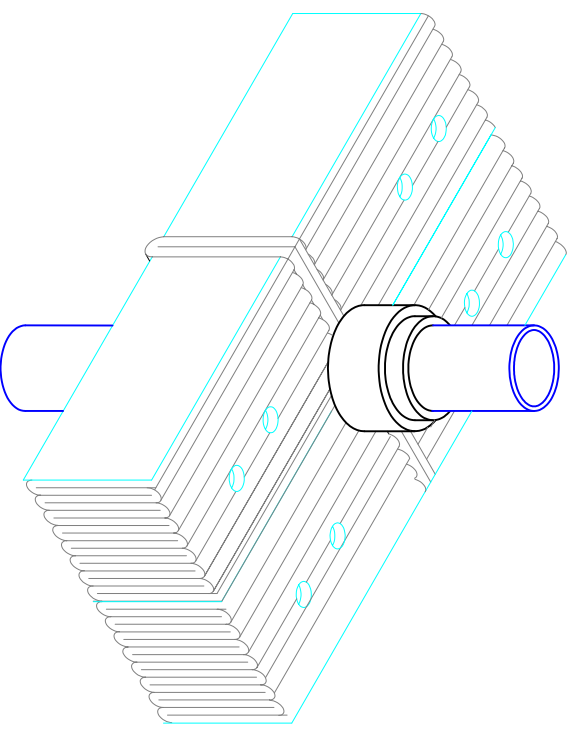

**EL. + 18020**

**MODULOS DE AJUSTE  
EN MEDIDAS ESPECIALES**

REV.	DATE	REASON FOR CHANGE	BY	APP'D	P.C.R.

		All information contained in this drawing is of a proprietary nature and is the property of NUTEC FIBRATEC.	
Blvd. Industrias No. 1800 Ramiro Ariza, Coahuila, Mexico		DRAWING OF MATERIAL / SPECIFICATION	
ENG: <b>SMITLIAN</b>	DATE:	NEXT ASK:	DATE:
CHK:	DATE:	FINAL ASK:	DATE:
TITLE: <b>MODULOS ESPECIALES</b>		SCALE: NONE	DWG No.
FILE:		FILE:	