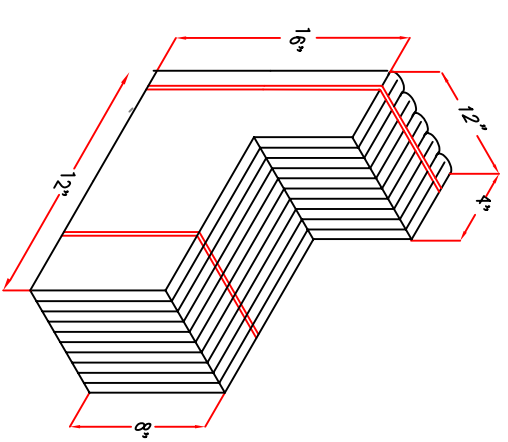

**EL. + 18020**

**MODULOS DE AJUSTE  
EN MEDIDAS ESPECIALES**

REV.	DATE	REASON FOR CHANGE	BY	APP'D	P.C.R.

		All information contained in this drawing is of a proprietary nature and is the property of NUTEC FIBRATEC.	
Blvd. Industrias No. 1800 Ramiro Ariza, Coahuila, Mexico		DRAWING OF MATERIAL / SPECIFICATION	
ENG: <b>SMITLIAN</b>	DATE:	NEXT ASK:	DATE:
CHK:	DATE:	FINAL ASK:	DATE:
TITLE: <b>MODULOS ESPECIALES</b>		SCALE: NONE	DWG No.
FILE:		FILE:	